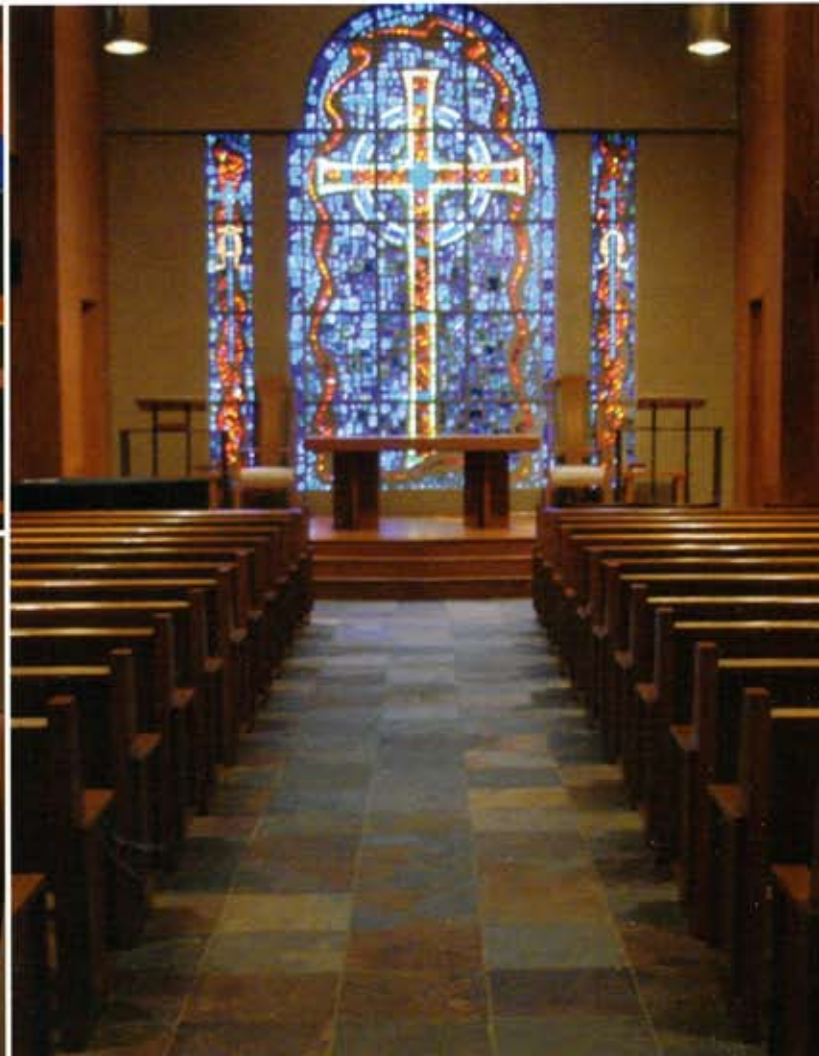

Recital

Kit Stewart Chapel

Music

Chamber

Calvary's Kit Stewart Chapel provides an ideal atmosphere for smaller concerts, recitals, meetings and lectures. Though adjacent to other meeting rooms and directly accessible to the Sanctuary and Calvin Hall for multi-purpose events, the Chapel also offers its own entrance along Jackson Street, through a beautiful gated garden.

Recital

Kit Stewart Chapel

Music

Chamber

Capacity: 170, including 20 balcony seats

Features stone floors, faceted glass windows and authentic frescoes

Excellent acoustics

Ideal for chamber music concerts and recitals